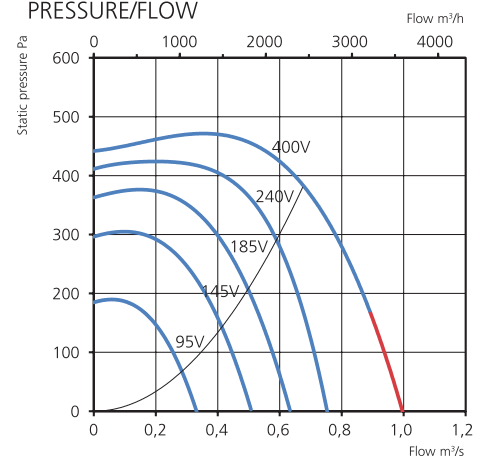

## RKX 600x300 F3

7730018

- Duct fan with rectangular connections.
- RKX is a refinement of and a safe choice for numerous applications within the industry.
- The fan is intended for use where an explosive environment with gas can sometimes occur.
- The fan can only be used in zone 1 and 2.
- The ATEX fan is not subject to the ErP directive.
- Impeller with forward curved blades.
- The external rotor AC motor has maintenance-free sealed ball-bearings.
- External motor protection and junction box are available as accessories.
- For speed control a transformer can be connected.
- Fan housing is manufactured from galvanized sheet steel with a nonsparking inlet cone made from copper.
- The fan is certified according to directive 2014/34/EC and quality factor G 6.3.
- Compliance with the standards EN 14986:2017 and EN ISO IEC 80079-36:2016.
- The fan is intended to be installed indoors in a duct system.
- Swing-out design to simplify maintenance and cleaning of the impeller.
- Ex-marking II2G Ex h IIB T3 Gb.

### PRESSURE/FLOW