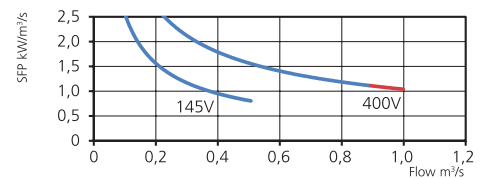

EXPLOSION PROOF ATEX CERTIFIED FANS

RKX 600x300 F3

7730018

- Duct fan with rectangular connections.
- RKX is a refinement of and a safe choice for numerous applications within the industry.
- The fan is intended for use where an explosive environment with gas can sometimes occur.
- The fan can only be used in zone 1 and 2.
- The ATEX fan is not subject to the ErP directive.
- Impeller with forward curved blades.
- The external rotor AC motor has maintenance-free sealed ball-bearings.
- External motor protection and junction box are available as accessories.
- For speed control a transformer can be connected.
- Fan housing is manufactured from galvanized sheet steel with a nonsparking inlet cone made from copper.
- The fan is certified according to directive 2014/34/EC and quality factor G 6.3.
- Compliance with the standards EN 14986:2017 and EN ISO IEC 80079-36:2016.
- The fan is intended to be installed indoors in a duct system.
- Swing-out design to simplify maintenance and cleaning of the impeller.
- Ex-marking II2G Ex h IIB T3 Gb.

ACCESSORIES

- Junction Box ATEX
- ATEX Thermal contact relay U-EK230E

TECHNICAL DATA

Voltage	400 V
Frequency	50 Hz
Phase	3 ~
Current	2.71 A
Power	1590 W
Speed	1240 r.p.m.
Max. temp of transported air	40 °C
Sound pressure level, 3 m	59 dB(A)
Weight	34.8 kg
Enclosure class	44 IP
Wiring diagram	4040003

PRESSURE/FLOW

POWER/FLOW

SFP

SOUND DATA

	L_{wa} tot dB (A)	63	125	250	500	1K	2K	4K	8K
Surrounding 400 V	66	46	57	61	58	59	56	53	47
Outlet 400 V	86	68	74	75	75	81	80	78	73
Inlet 400 V	81	64	73	72	67	74	76	72	68
Inlet 240 V	77	61	68	69	64	70	72	68	63
Inlet 185 V	74	60	66	65	62	66	68	64	58
Inlet 145 V	69	56	62	61	59	61	63	59	52
Inlet 95 V	60	48	54	53	51	51	54	48	36

MORE INFORMATION

Find out the latest updated information about this product by visiting www.ostberg.com or scanning this QR code.