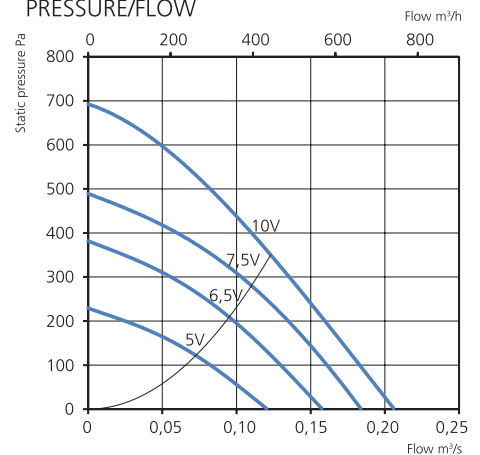

## LPKB 160 C1 EC

7540728

- Low profile duct fan with circular connections.
- A small and useful duct fan which are perfect for spaces with minimum height clearance.
- With one connection on the inlet side.
- High capacity and efficiency with low sound levels.
- Impeller with backward curved blades.
- The external rotor motor has maintenance-free sealed ball-bearings and is very energy efficient.
- Speed controlling can be done with the built-in potentiometer, 0-10 V alt. external control.
- Integrated motor protection.
- Junction box has enclosure class IP 54.
- Fan housing is manufactured from galvanized sheet steel.
- Duct connections are equipped with rubber seals.
- The fan is intended to be installed in a duct system.
- A duct connected fan can be installed outside or in damp environments.
- The mounting brackets simplify installation in any position.

### PRESSURE/FLOW