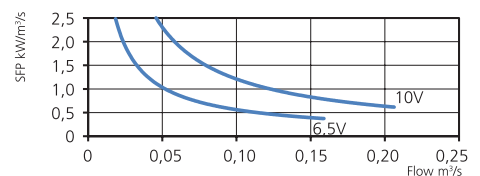

NON INSULATED DUCT FAN WITH CIRCULAR CONNECTIONS

LPKB 160 C1 EC

7540728

- Low profile duct fan with circular connections.
- A small and useful duct fan which are perfect for spaces with minimum height clearance.
- With one connection on the inlet side.
- High capacity and efficiency with low sound levels.
- Impeller with backward curved blades.
- The external rotor motor has maintenance-free sealed ball-bearings and is very energy efficient.
- Speed controlling can be done with the built-in potentiometer, 0-10 V alt. external control.
- Integrated motor protection.
- Junction box has enclosure class IP 54.
- Fan housing is manufactured from galvanized sheet steel.
- Duct connections are equipped with rubber seals.
- The fan is intended to be installed in a duct system.
- A duct connected fan can be installed outside or in damp environments.
- The mounting brackets simplify installation in any position.

ACCESSORIES

- Mounting clamp MK 160
- Safety grille BSV 160
- Back draught shutter RSK 160
- Louvre shutter VK 160
- Silencer LDC 160
- Speed controller MS EC
- Controller IQ-Reg EC
- Plejd Controller
- Pressure regulator CALAIR-PR-230V
- Pressure regulator FKP-R

TECHNICAL DATA

Voltage	230 V
Frequency	50/60 Hz
Phase	1 ~
Current	0.98 A
Power	123 W
Speed	3110 r.p.m.
Max. temp of transported air	60 °C
Sound pressure level, 3 m	55 dB(A)
Weight	6.4 kg
Enclosure class	44 IP
Wiring diagram	4040153

PRESSURE/FLOW

POWER/FLOW

SFP

SOUND DATA

	L_{wa} tot dB (A)	63	125	250	500	1K	2K	4K	8K
Surrounding 10 V	62	35	44	58	58	52	49	44	32
Outlet 10 V	79	61	66	71	75	70	69	67	56
Inlet 10 V	76	59	65	70	72	67	62	61	52
Inlet 7.5 V	73	54	63	67	69	64	58	57	47
Inlet 6.5 V	70	51	60	64	66	61	54	52	43
Inlet 5 V	63	47	55	58	59	53	45	42	32

MORE INFORMATION