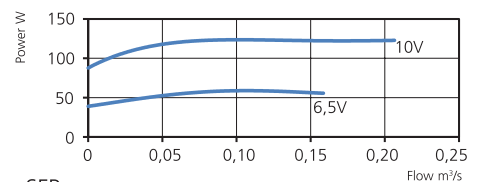

POWER/FLOW