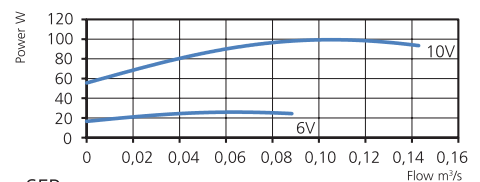

POWER/FLOW