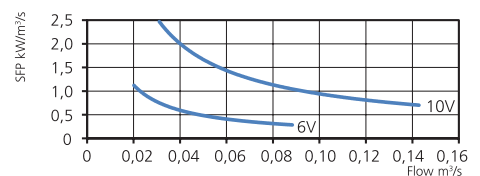

NON INSULATED DUCT FAN WITH CIRCULAR CONNECTIONS

LPKB 125 C1 EC

7540801

- Low profile duct fan with circular connections.
- A small and useful duct fan which are perfect for spaces with minimum height clearance.
- With one connection on the inlet side.
- High capacity and efficiency with low sound levels.
- Impeller with backward curved blades.
- The external rotor motor has maintenance-free sealed ball-bearings and is very energy efficient.
- Speed controlling can be done with the built-in potentiometer, 0-10 V alt. external control.
- Integrated motor protection.
- Junction box has enclosure class IP 54.
- Fan housing is manufactured from galvanized sheet steel.
- Duct connections are equipped with rubber seals.
- The fan is intended to be installed in a duct system.
- A duct connected fan can be installed outside or in damp environments.
- The mounting brackets simplify installation in any position.

ACCESSORIES

- Mounting clamp MK 125
- Filterbox FLK 125
- Filterbox FLF 125
- Safety grille BSV 125
- Back draught shutter RSK 125
- Louvre YG 125
- Louvre shutter VK 125
- Silencer LDC 125
- Speed controller MS EC
- Controller IQ-Reg EC
- Plejd Controller
- Pressure regulator CALAIR-PR-230V
- Pressure regulator FKP-R

TECHNICAL DATA

Voltage	230 V
Frequency	50/60 Hz
Phase	1 ~
Current	0.81 A
Power	99 W
Speed	3640 r.p.m.
Max. temp of transported air	60 °C
Sound pressure level, 3 m	51 dB(A)
Weight	5.0 kg
Enclosure class	44 IP
Wiring diagram	4040153

PRESSURE/FLOW

POWER/FLOW

SFP

SOUND DATA

	L_{wa} tot dB (A)	63	125	250	500	1K	2K	4K	8K
Surrounding 10 V	58	36	45	53	54	49	48	44	35
Outlet 10 V	81	60	68	70	78	72	69	66	58
Inlet 10 V	78	55	68	70	76	65	65	63	55
Inlet 8 V	74	52	65	67	71	61	61	58	49
Inlet 6 V	67	48	61	62	62	54	53	50	39
Inlet 4 V	57	41	51	52	52	45	42	35	20
Inlet 2 V	41	33	35	33	37	22	17	10	6

MORE INFORMATION