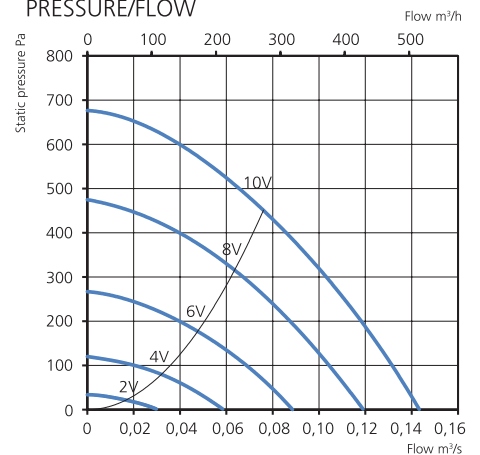

## LPKB 125 C1 EC

7540801

- Low profile duct fan with circular connections.
- A small and useful duct fan which are perfect for spaces with minimum height clearance.
- With one connection on the inlet side.
- High capacity and efficiency with low sound levels.
- Impeller with backward curved blades.
- The external rotor motor has maintenance-free sealed ball-bearings and is very energy efficient.
- Speed controlling can be done with the built-in potentiometer, 0-10 V alt. external control.
- Integrated motor protection.
- Junction box has enclosure class IP 54.
- Fan housing is manufactured from galvanized sheet steel.
- Duct connections are equipped with rubber seals.
- The fan is intended to be installed in a duct system.
- A duct connected fan can be installed outside or in damp environments.
- The mounting brackets simplify installation in any position.

### PRESSURE/FLOW