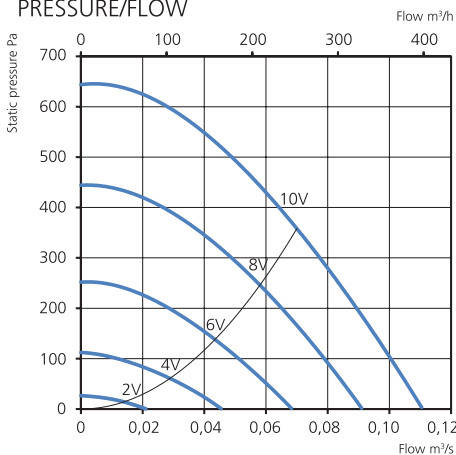

## LPKB 100 C1 EC

7540798

- Low profile duct fan with circular connections.
- A small and useful duct fan which are perfect for spaces with minimum height clearance.
- With one connection on the inlet side.
- High capacity and efficiency with low sound levels.
- Impeller with backward curved blades.
- The external rotor motor has maintenance-free sealed ball-bearings and is very energy efficient.
- Speed controlling can be done with the built-in potentiometer, 0-10 V alt. external control.
- Integrated motor protection.
- Junction box has enclosure class IP 54.
- Fan housing is manufactured from galvanized sheet steel.
- Duct connections are equipped with rubber seals.
- The fan is intended to be installed in a duct system.
- A duct connected fan can be installed outside or in damp environments.
- The mounting brackets simplify installation in any position.

### PRESSURE/FLOW

### POWER/FLOW