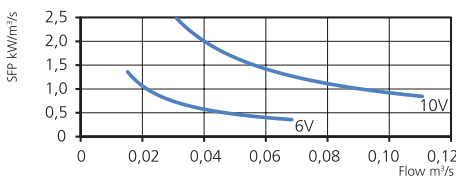

## LPKB 100 C1 EC

7540798

- Low profile duct fan with circular connections.
- A small and useful duct fan which are perfect for spaces with minimum height clearance.
- With one connection on the inlet side.
- High capacity and efficiency with low sound levels.
- Impeller with backward curved blades.
- The external rotor motor has maintenance-free sealed ball-bearings and is very energy efficient.
- Speed controlling can be done with the built-in potentiometer, 0-10 V alt. external control.
- Integrated motor protection.
- Junction box has enclosure class IP 54.
- Fan housing is manufactured from galvanized sheet steel.
- Duct connections are equipped with rubber seals.
- The fan is intended to be installed in a duct system.
- A duct connected fan can be installed outside or in damp environments.
- The mounting brackets simplify installation in any position.

### TECHNICAL DATA

<b>Voltage</b>	230 V
<b>Frequency</b>	50/60 Hz
<b>Phase</b>	1 ~
<b>Current</b>	0.76 A
<b>Power</b>	94 W
<b>Speed</b>	3600 r.p.m.
<b>Max. temp of transported air</b>	60 °C
<b>Sound pressure level, 3 m</b>	53 dB(A)
<b>Weight</b>	4.8 kg
<b>Enclosure class</b>	44 IP
<b>Wiring diagram</b>	4040153