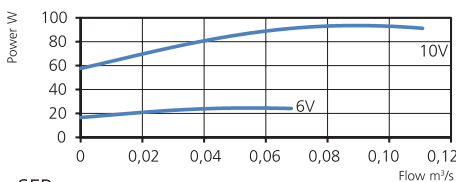

POWER/FLOW