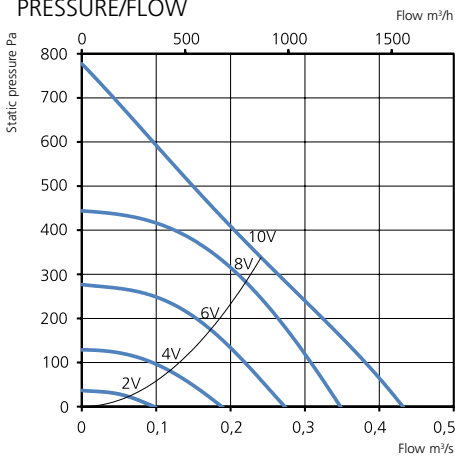

## IRB 250 C1 EC

7880137

IRB 250 C1 EC-y1

- Insulated duct fan.
- Equipped with 50 mm of thermal and acoustic insulation makes it ideal for handling cold air.
- Designed for high pressure and long, complicated duct runs.
- The design prioritise functionality, durability and longevity.
- Impeller with backward curved blades.
- The external rotor motor has maintenance-free sealed ball-bearings and is very energy efficient.
- Speed controlling can be done with the built-in potentiometer, 0-10 V alt. external control.
- Integrated motor protection.
- Junction box has enclosure class IP 54.
- The housing is manufactured from galvanized sheet steel.
- The fan is intended to be installed in a duct system.
- A duct connected fan can be installed outside or in damp environments.

### PRESSURE/FLOW

### POWER/FLOW