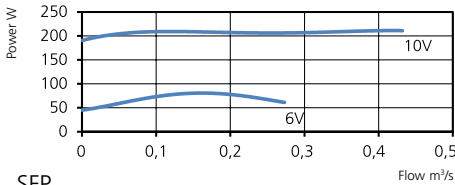

POWER/FLOW