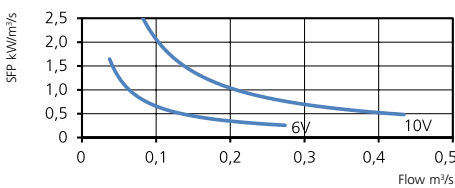

## IRB 250 C1 EC

7880137

IRB 250 C1 EC-y1

- Insulated duct fan.
- Equipped with 50 mm of thermal and acoustic insulation makes it ideal for handling cold air.
- Designed for high pressure and long, complicated duct runs.
- The design prioritise functionality, durability and longevity.
- Impeller with backward curved blades.
- The external rotor motor has maintenance-free sealed ball-bearings and is very energy efficient.
- Speed controlling can be done with the built-in potentiometer, 0-10 V alt. external control.
- Integrated motor protection.
- Junction box has enclosure class IP 54.
- The housing is manufactured from galvanized sheet steel.
- The fan is intended to be installed in a duct system.
- A duct connected fan can be installed outside or in damp environments.

### PRESSURE/FLOW

### TECHNICAL DATA

<b>Voltage</b>	230 V
<b>Frequency</b>	50/60 Hz
<b>Phase</b>	1 ~
<b>Current</b>	1.67 A
<b>Power</b>	212 W
<b>Speed</b>	2540 r.p.m.
<b>Max. temp of transported air</b>	60 °C
<b>Sound pressure level, 3 m</b>	43 dB(A)
<b>Weight</b>	25.3 kg
<b>Enclosure class</b>	44 IP
<b>Wiring diagram</b>	4040153