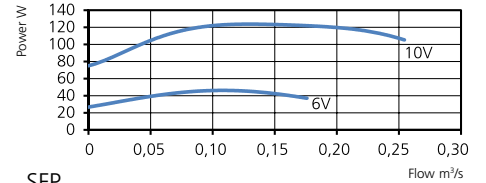

POWER/FLOW