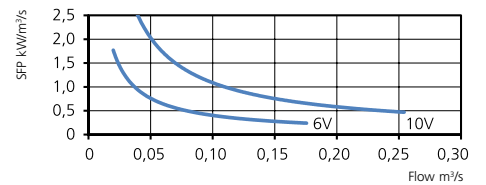

INSULATED DUCT FAN WITH CIRCULAR CONNECTIONS

IRB 200 A1 EC

7880139

IRB 200 A1 EC-y2

- Insulated duct fan.
- Equipped with 50 mm of thermal and acoustic insulation makes it ideal for handling cold air.
- Designed for high pressure and long, complicated duct runs.
- The design prioritise functionality, durability and longevity.
- Impeller with backward curved blades.
- The external rotor motor has maintenance-free sealed ball-bearings and is very energy efficient.

- Speed controlling can be done with the built-in potentiometer, 0-10 V alt. external control.
- Integrated motor protection.
- Junction box has enclosure class IP 54.
- The housing is manufactured from galvanized sheet steel.
- The fan is intended to be installed in a duct system.
- A duct connected fan can be installed outside or in damp environments.

ACCESSORIES

- Mounting bracket Kit Universal
- Mounting clamp MK 200
- Safety grille BSV 200
- Back draught shutter RSK 200
- Louvre YG 200
- Silencer LDC 200
- Filterbox FLF 200
- Filterbox FLK 200
- Louvre shutter VK 200
- Speed controller MS EC
- Controller IQ-Reg EC
- Pressure regulator CALAIR-PR-230V
- Pressure regulator FKP-R

TECHNICAL DATA

Voltage	230 V
Frequency	50/60 Hz
Phase	1 ~
Current	1.00 A
Power	122 W
Speed	2830 r.p.m.
Max. temp of transported air	60 °C
Sound pressure level, 3 m	40 dB(A)
Weight	17.1 kg
Enclosure class	44 IP
Wiring diagram	4040153

PRESSURE/FLOW

POWER/FLOW

SFP

SOUND DATA

	L_{WA} tot dB (A)	63	125	250	500	1K	2K	4K	8K
Surrounding 10 V	47	29	40	43	42	36	32	29	29
Outlet 10 V	72	60	64	62	67	60	65	61	52
Inlet 10 V	63	53	60	58	54	46	45	44	42
Inlet 8 V	62	52	58	57	52	44	43	42	41
Inlet 6 V	57	47	52	52	50	37	36	35	36
Inlet 4 V	51	39	44	50	33	27	25	26	22
Inlet 2 V	39	30	37	31	18	10	6	4	4

MORE INFORMATION