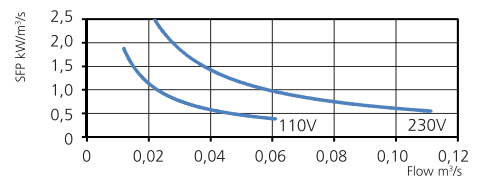

INSULATED DUCT FAN WITH CIRCULAR CONNECTIONS

IRB 125 B1

7880041

- Insulated duct fan with circular connections.
- Equipped with 50 mm of thermal and acoustic insulation makes it ideal for handling cold air.
- Designed for high pressure and long, complicated duct runs.
- The design prioritise functionality, durability and longevity.
- Operational in both 50 and 60 Hz.
- Impeller with backward curved blades.
- The external rotor motor has maintenance-free sealed ball-bearings.
- Integrated motor protection.
- Junction box has enclosure class IP 54.
- For speed control a transformer or electronic speed controller can be connected.
- The housing is manufactured from galvanized sheet steel.
- Duct connections are equipped with rubber seals.
- The fan is intended to be installed in a duct system.
- A duct connected fan can be installed outside or in damp environments.

ACCESSORIES

- Mounting bracket Kit Universal
- Mounting clamp MK 125
- Safety grille BSV 125
- Back draught shutter RSK 125
- Louvre YG 125
- Louvre shutter VK 125
- Filterbox FLK 125
- Filterbox FLF 125
- Silencer LDC 125
- Transformer controller VRTE C
- Transformer controller VRDE 1.5
- Speed controller VRS 0.5

TECHNICAL DATA

Voltage	230 V
Frequency	50 Hz
Phase	1 ~
Current	0.26 A
Power	61 W
Speed	2590 r.p.m.
Max. temp of transported air	80 °C
Sound pressure level, 3 m	37 dB(A)
Weight	11.6 kg
Enclosure class	44 IP
Wiring diagram	4040001

PRESSURE/FLOW

POWER/FLOW

SFP

SOUND DATA

	L_{wa} tot dB (A)	63	125	250	500	1K	2K	4K	8K
Surrounding 230 V	44	29	32	41	37	31	30	29	29
Outlet 230 V	69	53	58	63	65	62	59	53	47
Inlet 230 V	52	40	49	46	39	35	36	31	22
Inlet 165 V	48	35	45	44	36	31	32	25	17
Inlet 135 V	45	32	42	40	32	27	26	19	10
Inlet 110 V	39	28	37	31	26	20	16	8	4
Inlet 80 V	32	24	28	26	16	9	3	3	3

MORE INFORMATION