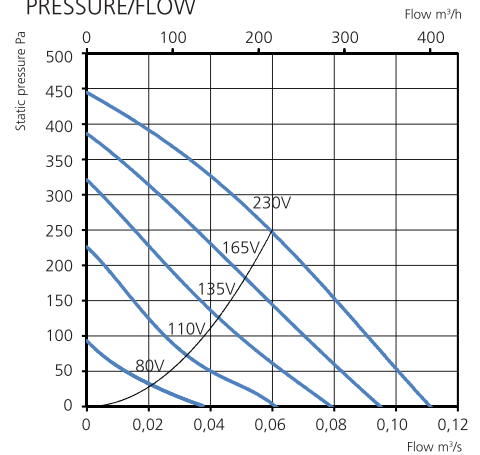

PRESSURE/FLOW